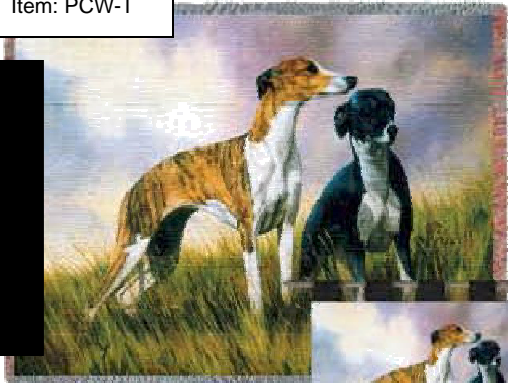

Item: PCW-T

Greyhounds
70"x54" • 2006-T • 012' |
Wall Hanging
34"x 26" • 2006-WH • 812.
Rod Included