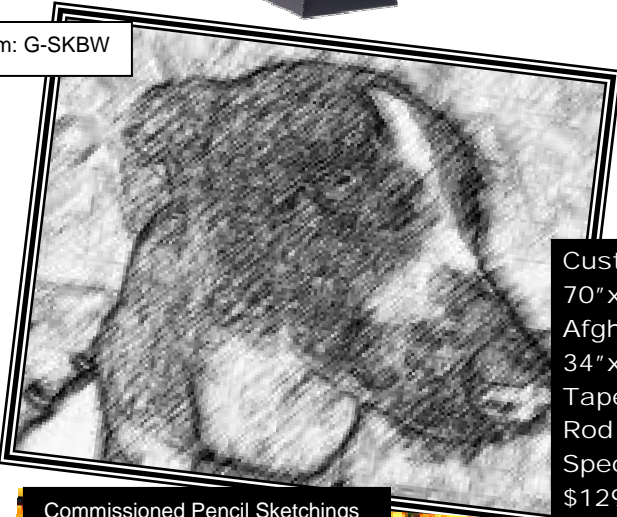

Item: G-SKBW

Customized
70"x54"
Afghan or
34"x26" wall
Tapestry with
Rod
Special:
$129 each

Commissioned Pencil Sketchings