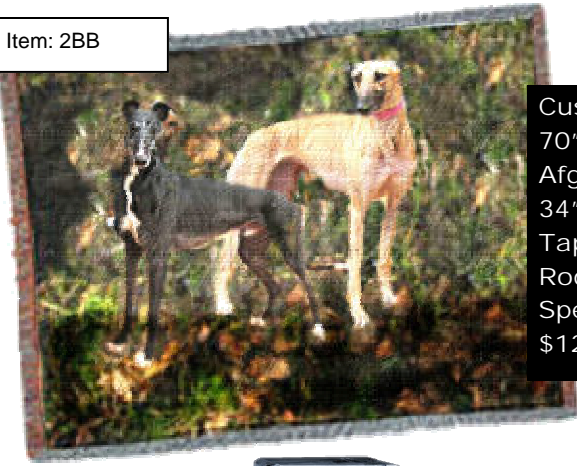

Item: 2BB

Customized
70"x54"
Afghan or
34"x26" wall
Tapestry with
Rod
Special:
$129 each